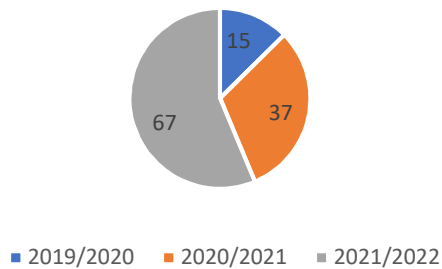

SOIL SCIENCE STUDY PROGRAM

Graduate statistic

Academic year	Number of graduates	Grade Point Average	Average Graduation time	Cum Laude predicate holder
2019/2020	15	3,36	4,22	4
2020/2021	37	3,28	4,35	4
2021/2022	67	3,40	4,37	19
Average	40	3,35	4,31	9

Number of graduates