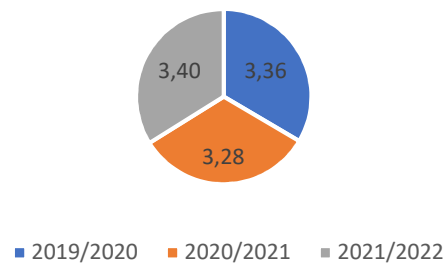

Grade Point Average