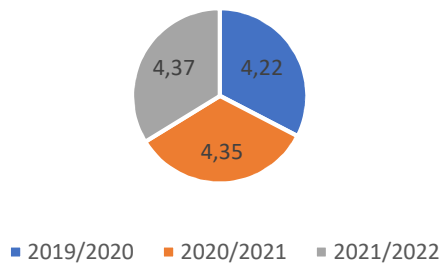

### Graduate statistic

Academic year	Number of graduates	Grade Point Average	Average Graduation time	Cum Laude predicate holder
2019/2020	15	3,36	4,22	4
2020/2021	37	3,28	4,35	4
2021/2022	67	3,40	4,37	19
Average	40	3,35	4,31	9

Number of graduates

Grade Point Average

Average Graduation time (Year)

Cum Laude predicate holder